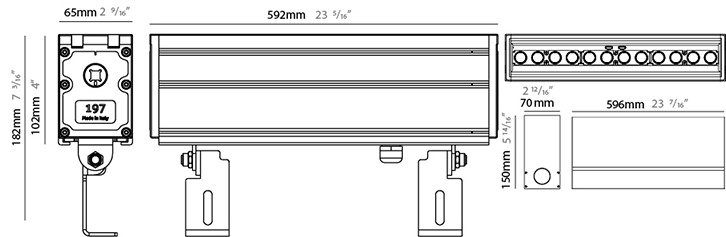

SLASH RECESSED

E12I0001-

base number   Color   Lens
Temperature   Options

1. To build a product code in our configurator select the specify button on the base model # product page
2. To build a manual product code on this datasheet choose from the options listed below in blue font and add the suffix to the base model #

GENERAL

Series: Slash
Brand: Unonovesette
Division: Exterior
Mounting Type: Recessed
Mounting Location: In-Ground
Subcategory: Wallwash

PHYSICAL

Shape: Rectangle
Length (mm): 592
Length (in): 23 5/16
Width (mm): 65
Width (in): 2 9/16
Height (mm): 102
Height (in): 4
Light Distribution: Adjustable / Direct
Weight (kg): 4
Weight (lbs): 8.8
Load Resistance (kg): 2500
Load Resistance (lbs): 5511
Diffuser: Extra clear tempered 6mm
Fixture Finish: BLK
Fixture Material: Extruded Aluminum
Cable Details: IP67 30cm Cable with Easy Lock system

ELECTRICAL

Lamp Type: LED
Input Wattage (W): 40.6
Total Output Wattage (W): 36.8
Dimming: 0-10V Dimming
Driver Included: Yes
Driver Location: Integrated
Driver Type: Constant Current - Universal
Driver Class: Class 2
Input Voltage (V): 120 - 277
Constant Current (MA): 500

LED

Color Temperature (°K): 2700 / 3000 / 4000
Nominal Lumen (lm): 3920
CRI: >82 CRI
Lamp Life (hrs): 100000

OPTICAL

Optic°: 10 / 28 / 40 / 12x32
Adjustability: Tilt ±20°

RATINGS AND CERTIFICATIONS

Certified By: Certified for North American Standards
IP Rating: IP67
IK Rating: IK09