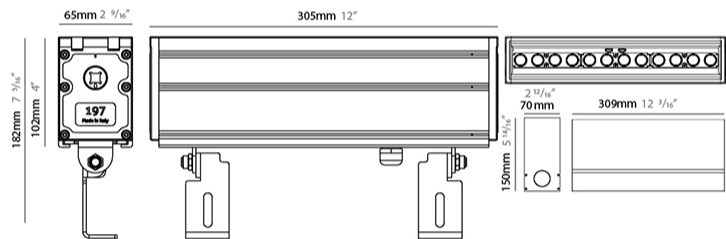

SLASH RECESSED

E12I0000-

base number   Color   Lens
Temperature   Options

1. To build a product code in our configurator select the specify button on the base model # product page
2. To build a manual product code on this datasheet choose from the options listed below in blue font and add the suffix to the base model #

GENERAL

Series: Slash
Brand: Unonovesette
Division: Exterior
Mounting Type: Recessed
Mounting Location: In-Ground
Subcategory: Wallwash

PHYSICAL

Shape: Rectangle
Length (mm): 305
Length (in): 12
Width (mm): 65
Width (in): 2 9/16
Height (mm): 102
Height (in): 4
Light Distribution: Adjustable / Direct
Weight (kg): 2
Weight (lbs): 4.4
Load Resistance (kg): 2500
Load Resistance (lbs): 5511
Diffuser: Extra clear tempered 6mm
Fixture Finish: BLK
Fixture Material: Extruded Aluminum
Cable Details: IP67 30cm Cable with Easy Lock system

ELECTRICAL

Lamp Type: LED
Input Wattage (W): 20.89
Total Output Wattage (W): 18.48
Dimming: 0-10V Dimming
Driver Included: Yes
Driver Location: Integrated
Driver Type: Constant Current - Universal
Driver Class: Class 2
Input Voltage (V): 120 - 277
Constant Current (MA): 500

LED

Color Temperature (°K): 2700 / 3000 / 4000
Nominal Lumen (lm): 1960
CRI: >82 CRI
Lamp Life (hrs): 100000

OPTICAL

Optic°: 10 / 28 / 40 / 12x32
Adjustability: Tilt ±20°

RATINGS AND CERTIFICATIONS

Certified By: Certified for North American Standards
IP rating: IP67
IK Rating: IK09