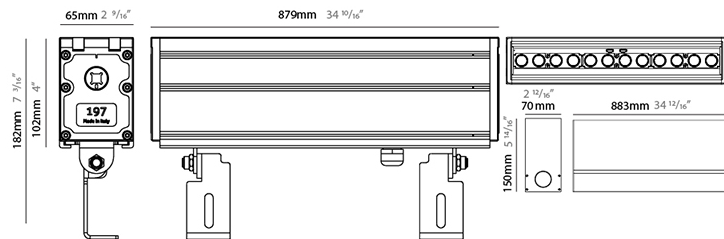

SLASH RECESSED

E12I0002-

base number   Color   Lens
Temperature   Options

1. To build a product code in our configurator select the specify button on the base model # product page
2. To build a manual product code on this datasheet choose from the options listed below in blue font and add the suffix to the base model #

GENERAL

Series: Slash
Brand: Unonovesette
Division: Exterior
Mounting Type: Recessed
Mounting Location: In-Ground
Subcategory: Wallwash

PHYSICAL

Shape: Rectangle
Length (mm): 879
Length (in): 34 ⁵/₈
Width (mm): 65
Width (in): 2 ⁹/₁₆
Height (mm): 102
Height (in): 4
Light Distribution: Adjustable / Direct
Weight (kg): 6
Weight (lbs): 13.2
Load Resistance (kg): 2500
Load Resistance (lbs): 5511
Diffuser: Extra clear tempered 6mm
Fixture Finish: BLK
Fixture Material: Extruded Aluminum
Cable Details: IP67 30cm Cable with Easy Lock system

ELECTRICAL

Lamp Type: LED
Input Wattage (W): 63
Total Output Wattage (W): 55.3
Dimming: 0-10V Dimming
Driver Included: Yes
Driver Location: Integrated
Driver Type: Constant Current - Universal
Driver Class: Class 2
Input Voltage (V): 120 - 277
Constant Current (MA): 500

LED

Color Temperature (°K): 2700 / 3000 / 4000
Nominal Lumen (lm): 5883
CRI: >82 CRI
Lamp Life (hrs): 100000

OPTICAL

Optic°: 10 / 28 / 40 / 12x32
Adjustability: Tilt ±20°

RATINGS AND CERTIFICATIONS

Certified By: Certified for North American Standards
IP Rating: IP67
IK Rating: IK09